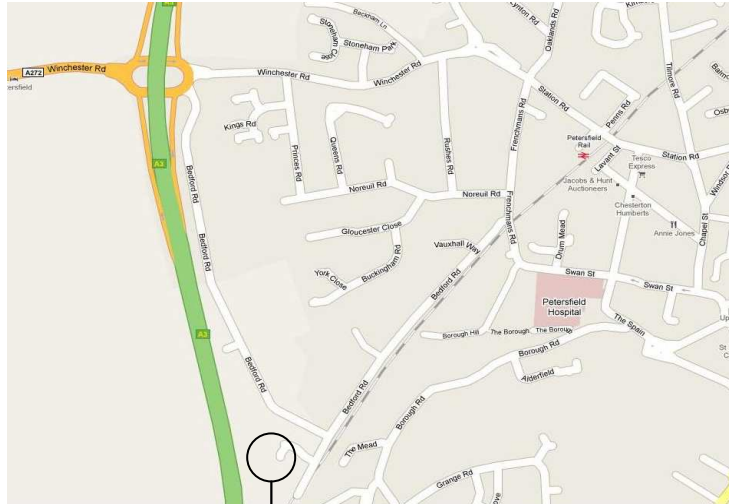

Marshall SDG, Petersfield

DIRECTIONS BY ROAD - (THIS IS A NEW SITE, NEAREST SEARCHABLE POST CODE GU32 3QG)

1. Leave A3 at A272 **Winchester/Alton** Junction (Petersfield Ind. Est.)
2. At Roundabout Exit into Bedford Road. (Petersfield Ind. Est.)
3. Follow Road through Estate, turning right at Junction.
4. 2020 Vision Park is approximately 10 metres on RHS

RAIL LINK

Petersfield station is a 10 minutes walk from 20:20 Vision Park
Tel: Railtrack on (08457) 484950 Website: www.railtrack.co.uk